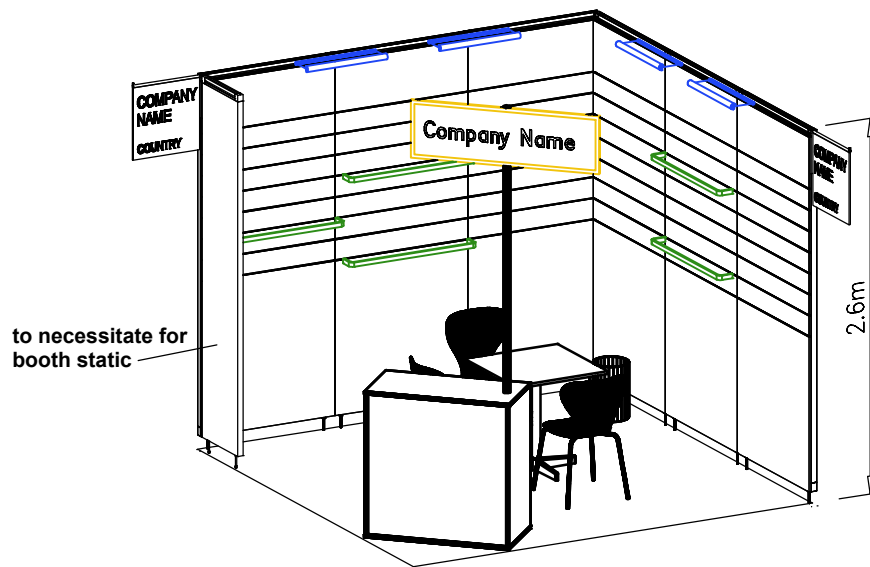

-  SPOT
-  ROD
-  POWER SUPPLY
-  FASCIA BOARD

Leatherworld
Le Bourget, Paris
 17.09.2018 - 20.09.2018
Raw Materials
Standard Booth 9sqm (3x3m)
Corner left Stand
 Scale 1:50

Exhibitors will be able to adjust the rods themselves every 15cm between 0.95m and 2.0m
 Not binding !

Adding booth equipment to your booth layout is not considered as an order.
 You have to order equipment on the Texworld exhibitor website.