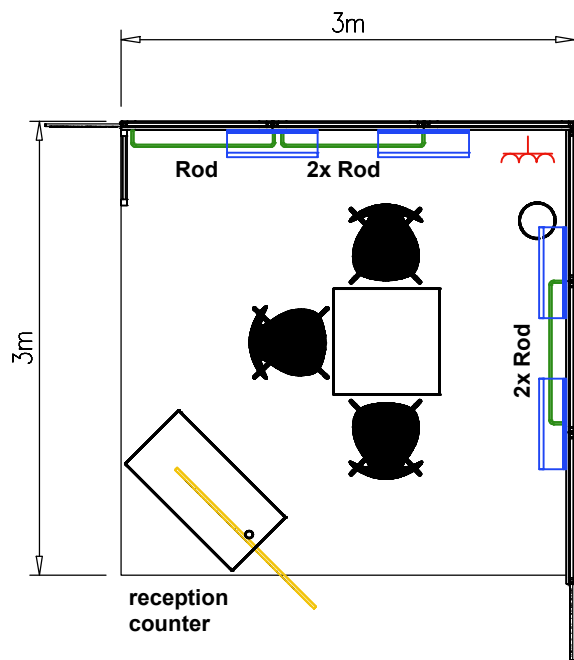

-  SPOT
-  ROD
-  POWER SUPPLY
-  FASCIA BOARD

Leatherworld
Le Bourget, Paris
 17.09.2018 - 20.09.2018
Raw Materials
Standard Booth 9sqm (3x3m)
Corner left Stand
 Scale 1:50

Exhibitors will be able to adjust the rods themselves every 15cm between 0.95m and 2.0m
 Not binding !