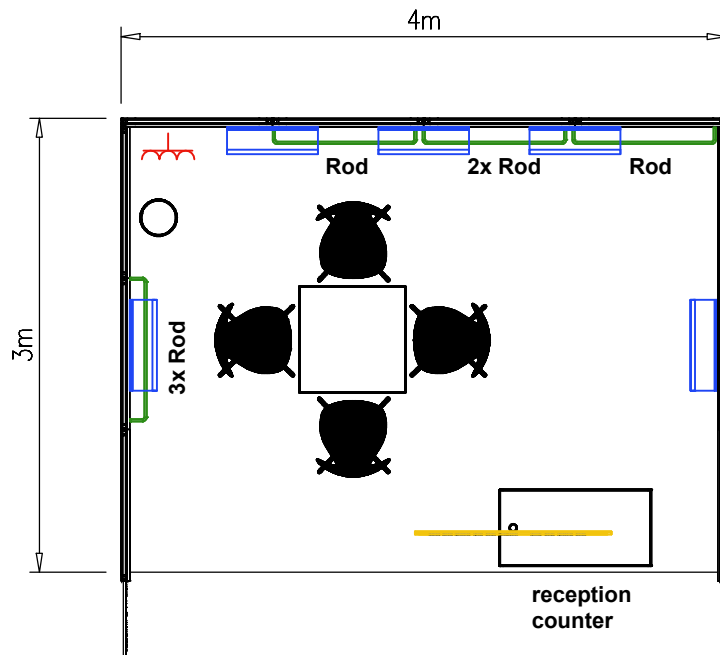

-  SPOT
-  ROD
-  POWER SUPPLY
-  FASCIA BOARD

## Leatherworld

Le Bourget, Paris

17.09.2018 - 20.09.2018

Raw Materials

Standard Booth 12sqm (4x3m)  
Row Stand

Scale 1:50

Exhibitors will be able to adjust the rods themselves every 15cm between 0.95m and 2.0m  
Not binding !