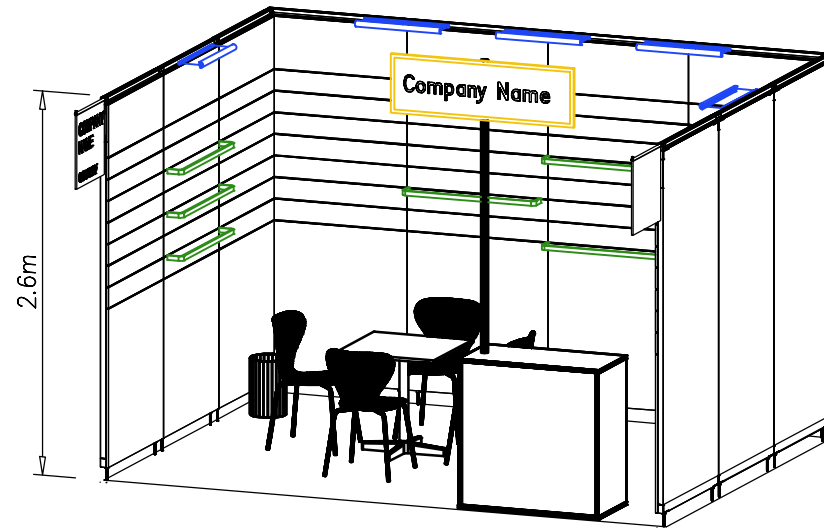

-  SPOT
-  ROD
-  POWER SUPPLY
-  FASCIA BOARD

## Leatherworld

Le Bourget, Paris

17.09.2018 - 20.09.2018

Raw Materials

Standard Booth 12sqm (4x3m)  
Row Stand

Scale 1:50

Exhibitors will be able to adjust the rods themselves every 15cm between 0.95m and 2.0m  
Not binding !