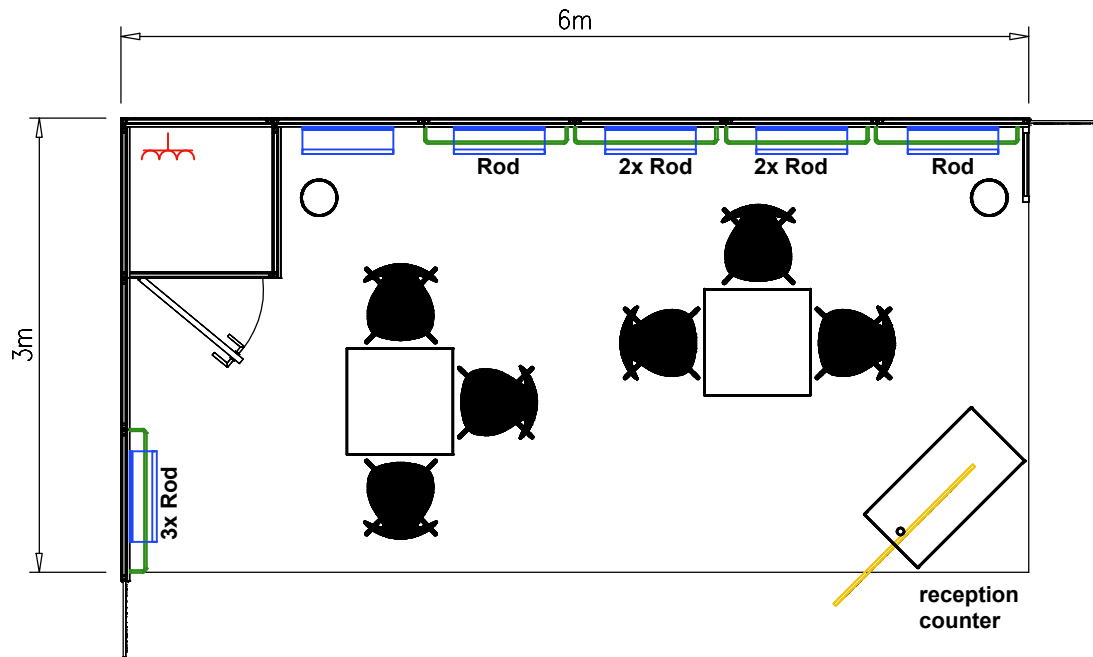

-  SPOT
-  ROD
-  POWER SUPPLY
-  FASCIA BOARD

Exhibitors will be able to adjust the rods themselves every 15cm between 0.95m and 2.0m  
Not binding !

**Leatherworld**  
**Le Bourget, Paris**  
 17.09.2018 - 20.09.2018  
**Raw Materials**  
**Standard Booth 18sqm (6x3m)**  
**Corner right Stand**  
 Scale 1:50