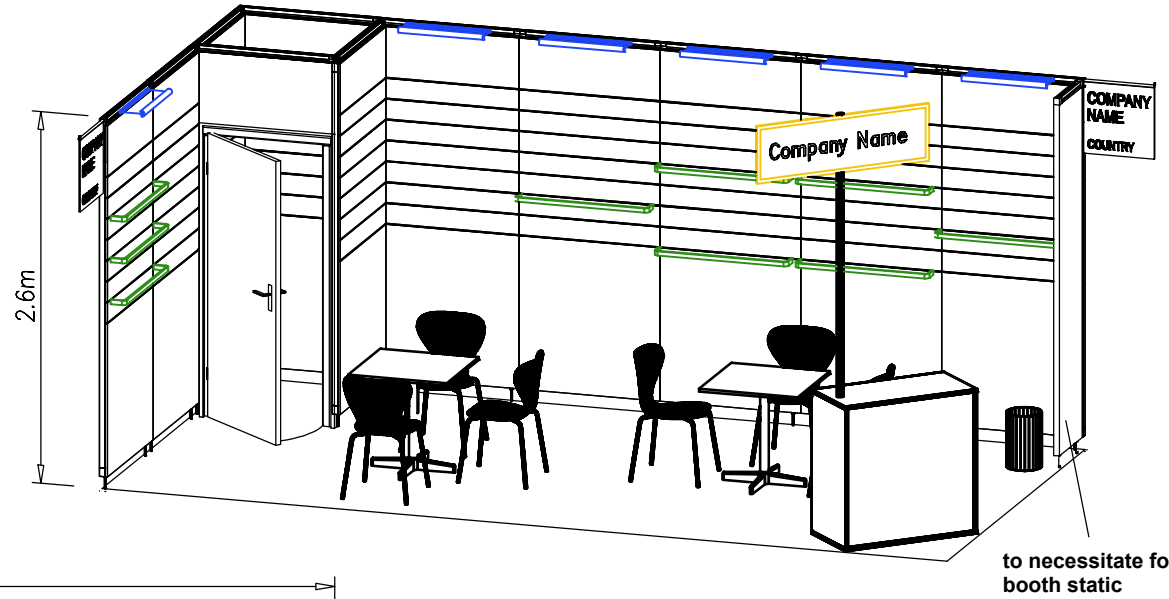

-  SPOT
-  ROD
-  POWER SUPPLY
-  FASCIA BOARD

Exhibitors will be able to adjust the rods themselves every 15cm between 0.95m and 2.0m  
Not binding !

**Leatherworld**  
**Le Bourget, Paris**  
 17.09.2018 - 20.09.2018  
**Raw Materials**  
**Standard Booth 18sqm (6x3m)**  
**Corner right Stand**  
 Scale 1:50

Adding booth equipment to your booth layout is not considered as an order.  
 You have to order equipment on the Texworld exhibitor website.