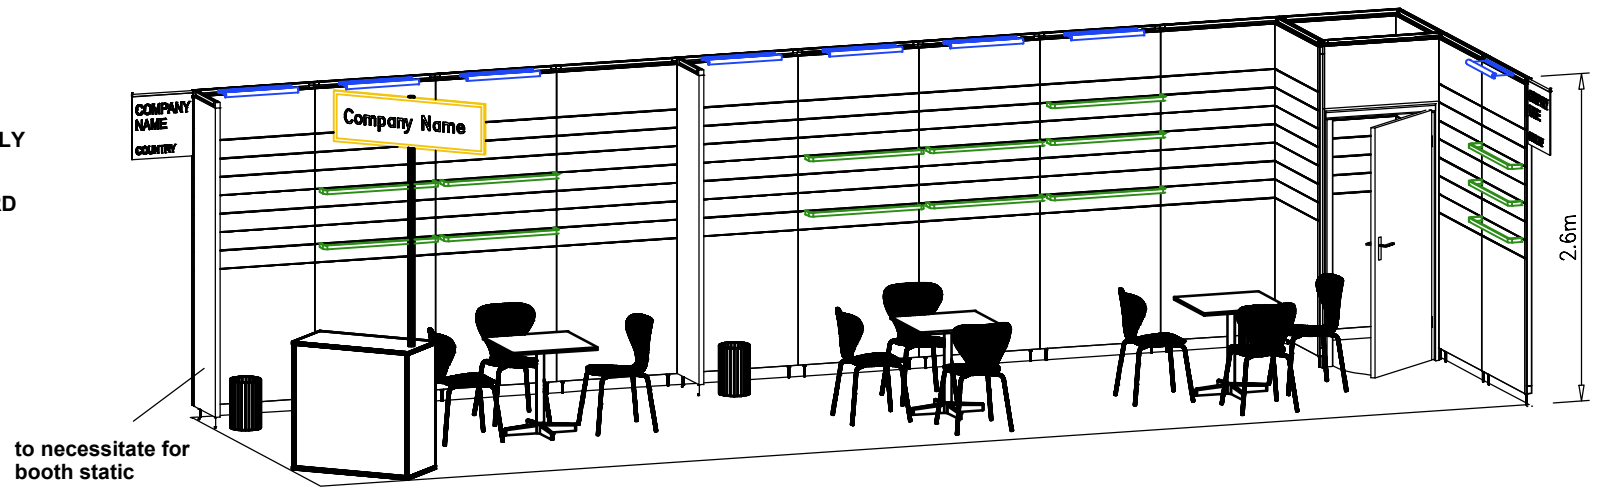

-  SPOT
-  ROD
-  POWER SUPPLY
-  FASCIA BOARD

**Leatherworld**  
**Le Bourget, Paris**  
 17.09.2018 - 20.09.2018

**Raw Materials**

**Standard Booth 30sqm (10x3m)**  
**Corner left Stand**

Scale 1:50

Exhibitors will be able to adjust the rods themselves every 15cm between 0.95m and 2.0m  
 Not binding !

Adding booth equipment to your booth layout is not considered as an order.  
 You have to order equipment on the Texworld exhibitor website.