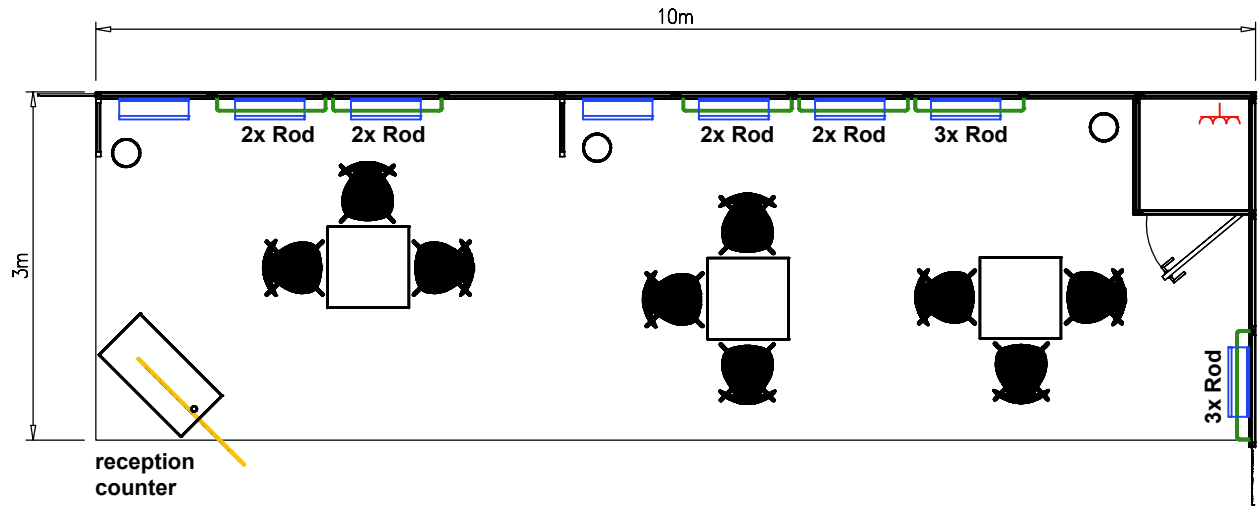

-  SPOT
-  ROD
-  POWER SUPPLY
-  FASCIA BOARD

**Leatherworld**  
**Le Bourget, Paris**  
 17.09.2018 - 20.09.2018

**Raw Materials**

**Standard Booth 30sqm (10x3m)**  
**Corner left Stand**

Scale 1:50

Exhibitors will be able to adjust the rods themselves every 15cm between 0.95m and 2.0m  
 Not binding !