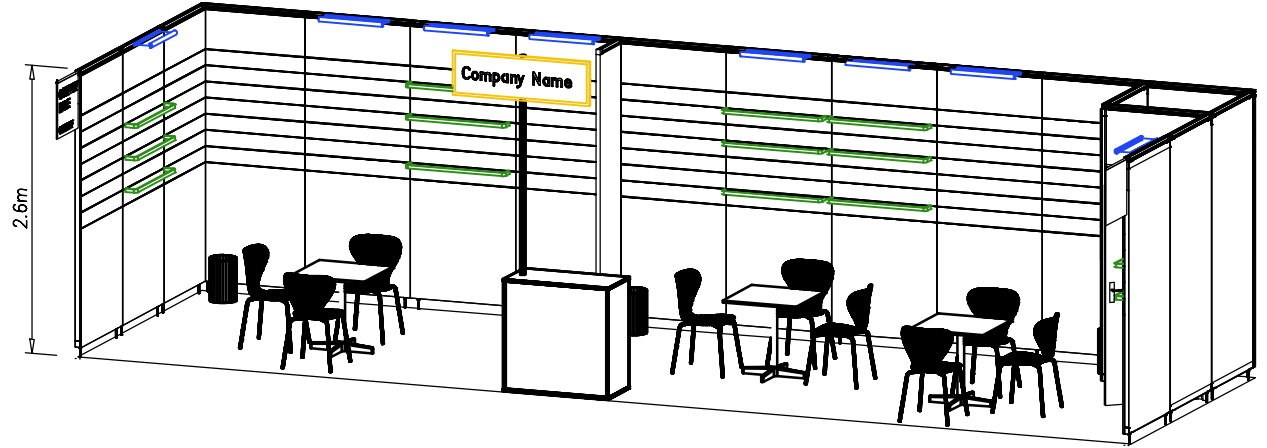

-  SPOT
-  ROD
-  POWER SUPPLY
-  FASCIA BOARD

Leatherworld
Le Bourget, Paris
 17.09.2018 - 20.09.2018
Raw Materials
Standard Booth 30sqm (10x3m)
Row Stand
 Scale 1:50

Exhibitors will be able to adjust the rods themselves every 15cm between 0.95m and 2.0m
 Not binding !

Adding booth equipment to your booth layout is not considered as an order.
 You have to order equipment on the Texworld exhibitor website.