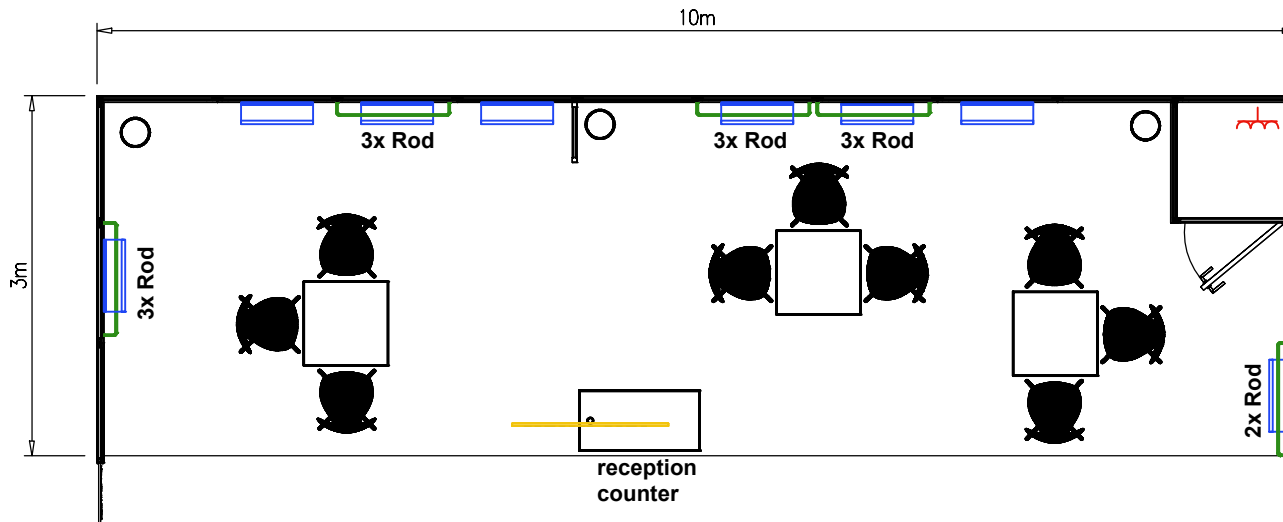

-  SPOT
-  ROD
-  POWER SUPPLY
-  FASCIA BOARD

Leatherworld
Le Bourget, Paris
 17.09.2018 - 20.09.2018
Raw Materials
Standard Booth 30sqm (10x3m)
Row Stand
 Scale 1:50

Exhibitors will be able to adjust the rods themselves every 15cm between 0.95m and 2.0m
 Not binding !