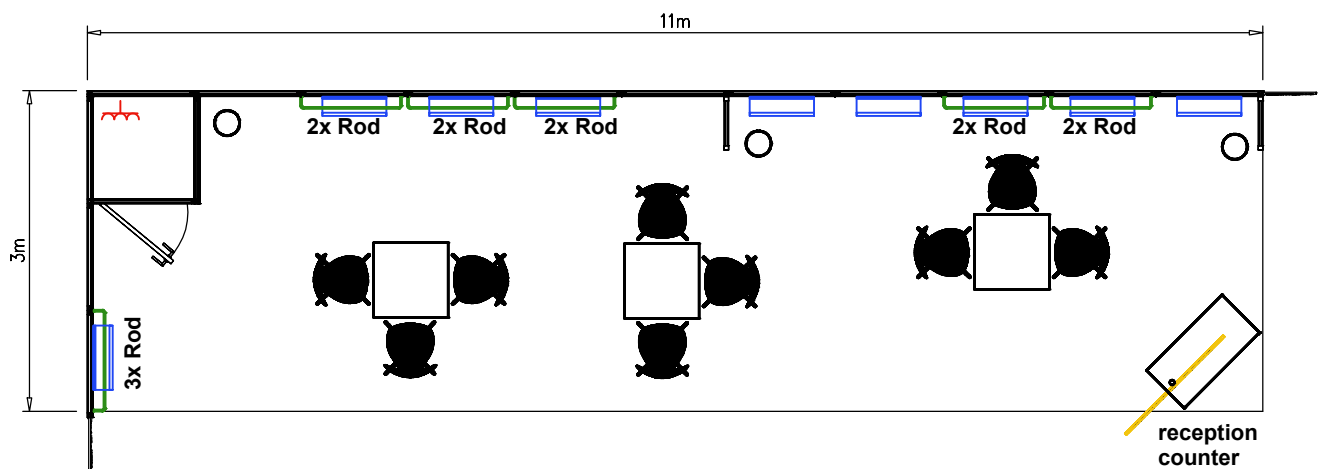

-  SPOT
-  ROD
-  POWER SUPPLY
-  FASCIA BOARD

**Leatherworld**  
**Le Bourget, Paris**  
 17.09.2018 - 20.09.2018  
**Raw Materials**  
**Standard Booth 33sqm (11x3m)**  
**Corner right Stand**  
 Scale 1:50

Exhibitors will be able to adjust the rods themselves every 15cm between 0.95m and 2.0m  
 Not binding !

Adding booth equipment to your booth layout is not considered as an order.  
 You have to order equipment on the Texworld exhibitor website.