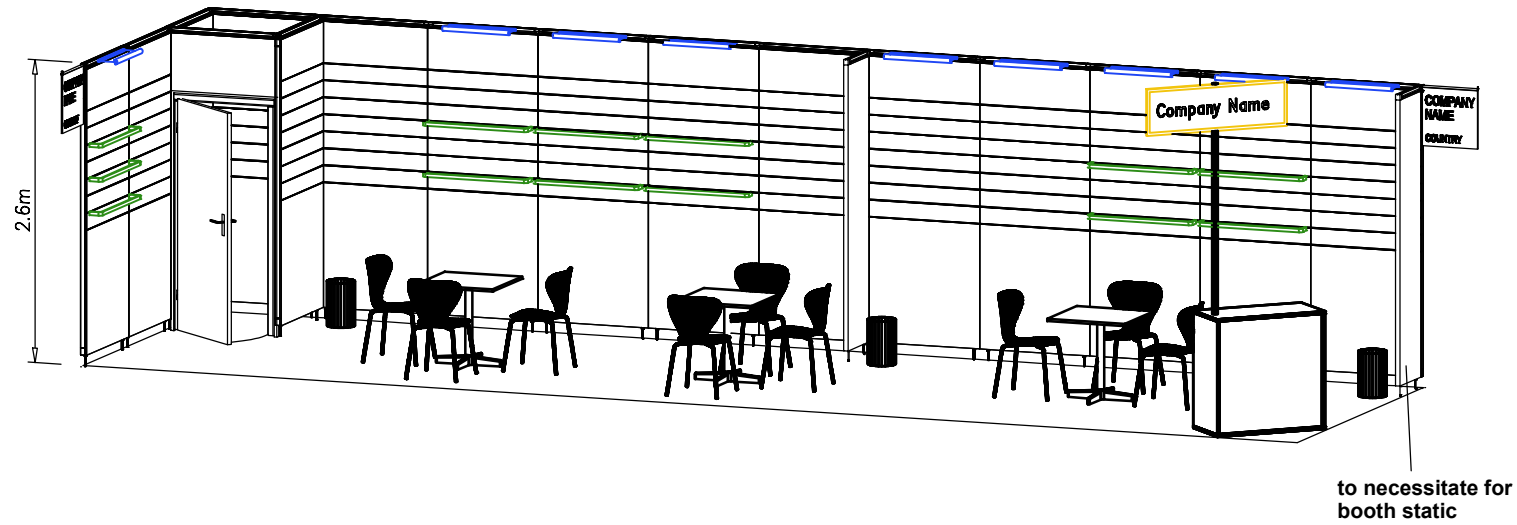

-  SPOT
-  ROD
-  POWER SUPPLY
-  FASCIA BOARD

**Leatherworld**  
**Le Bourget, Paris**  
 17.09.2018 - 20.09.2018  
**Raw Materials**  
**Standard Booth 33sqm (11x3m)**  
**Corner right Stand**  
 Scale 1:50

Exhibitors will be able to adjust the rods themselves every 15cm between 0.95m and 2.0m  
 Not binding !

Adding booth equipment to your booth layout is not considered as an order.  
 You have to order equipment on the Texworld exhibitor website.