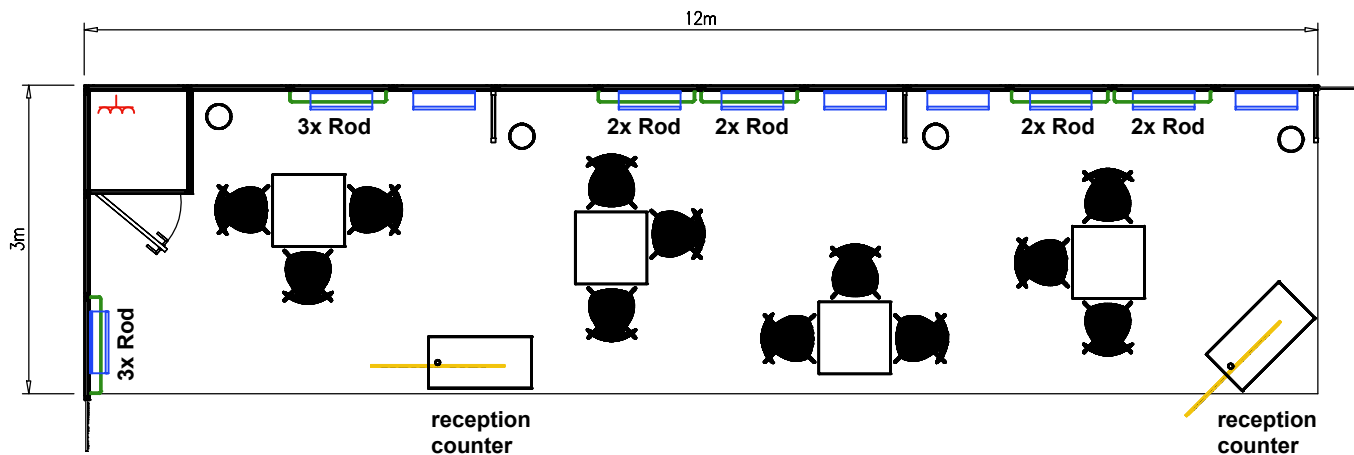

-  SPOT
-  ROD
-  POWER SUPPLY
-  FASCIA BOARD

to necessitate for booth static

**Leatherworld**  
**Le Bourget, Paris**  
 17.09.2018 - 20.09.2018  
**Raw Materials**  
**Standard Booth 36sqm (12x3m)**  
**Corner right Stand**

Scale 1:50

Exhibitors will be able to adjust the rods themselves every 15cm between 0.95m and 2.0m  
 Not binding !

Adding booth equipment to your booth layout is not considered as an order.  
 You have to order equipment on the Texworld exhibitor website.