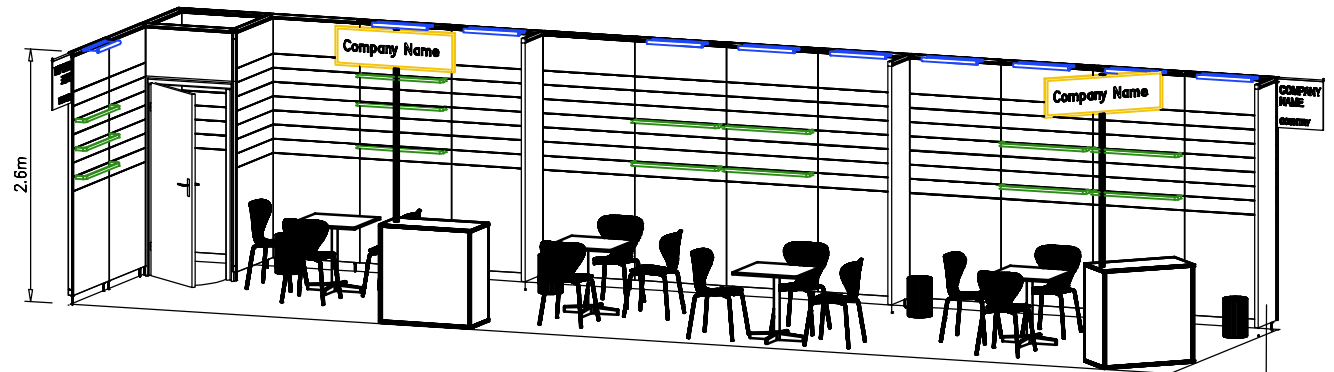

-  SPOT
-  ROD
-  POWER SUPPLY
-  FASCIA BOARD

to necessitate for booth static

**Leatherworld**  
**Le Bourget, Paris**  
 17.09.2018 - 20.09.2018  
**Raw Materials**  
**Standard Booth 36sqm (12x3m)**  
**Corner right Stand**

Scale 1:50

Exhibitors will be able to adjust the rods themselves every 15cm between 0.95m and 2.0m  
 Not binding !

Adding booth equipment to your booth layout is not considered as an order.  
 You have to order equipment on the Texworld exhibitor website.