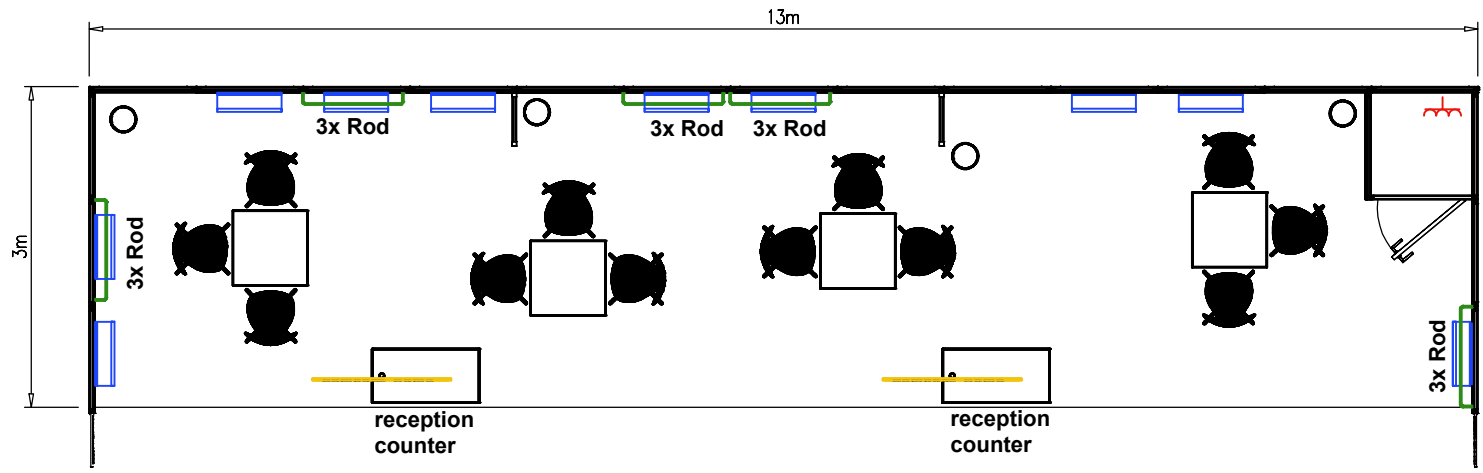

-  SPOT
-  ROD
-  POWER SUPPLY
-  FASCIA BOARD

Leatherworld
Le Bourget, Paris
 17.09.2018 - 20.09.2018
Raw Materials
Standard Booth 39sqm (13x3m)
Row Stand
 Scale 1:50

Exhibitors will be able to adjust the rods themselves every 15cm between 0.95m and 2.0m
 Not binding !