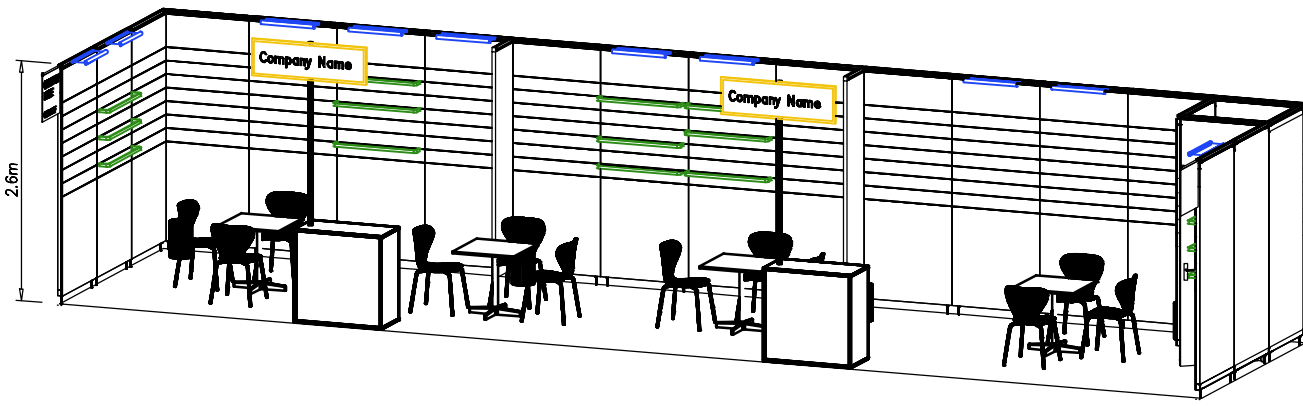

-  SPOT
-  ROD
-  POWER SUPPLY
-  FASCIA BOARD

Leatherworld
Le Bourget, Paris
 17.09.2018 - 20.09.2018
Raw Materials
Standard Booth 39sqm (13x3m)
Row Stand
 Scale 1:50

Exhibitors will be able to adjust the rods themselves every 15cm between 0.95m and 2.0m
 Not binding !

Adding booth equipment to your booth layout is not considered as an order.
 You have to order equipment on the Texworld exhibitor website.