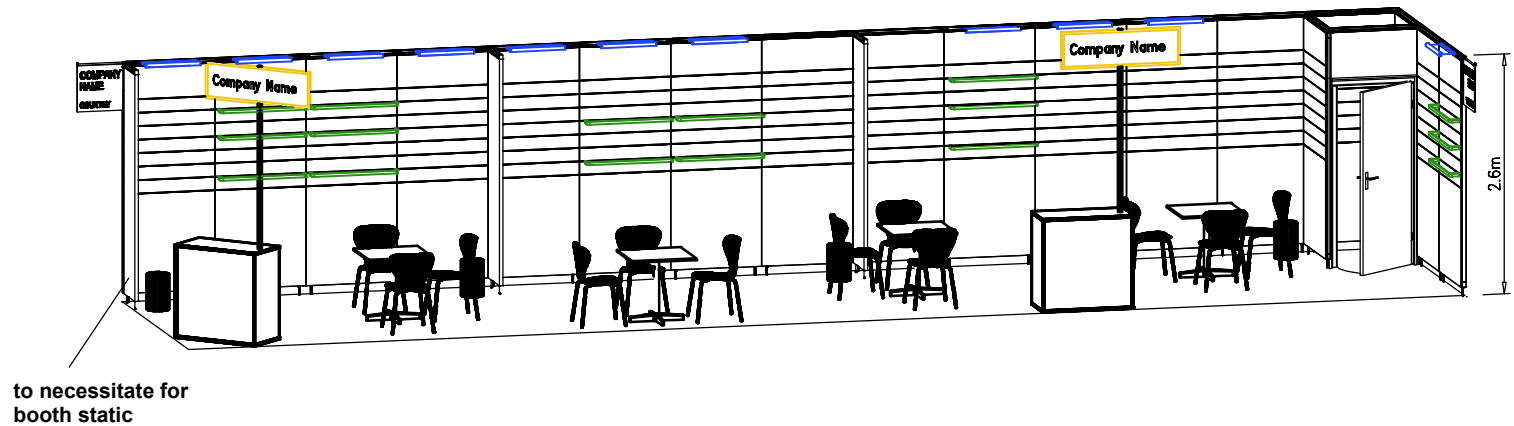

-  SPOT
-  ROD
-  POWER SUPPLY
-  FASCIA BOARD

**Leatherworld**  
**Le Bourget, Paris**  
 17.09.2018 - 20.09.2018  
**Raw Materials**  
**Standard Booth 42sqm (14x3m)**  
**Corner left Stand**  
 Scale 1:50

Exhibitors will be able to adjust the rods themselves every 15cm between 0.95m and 2.0m  
 Not binding !

Adding booth equipment to your booth layout is not considered as an order.  
 You have to order equipment on the Texworld exhibitor website.