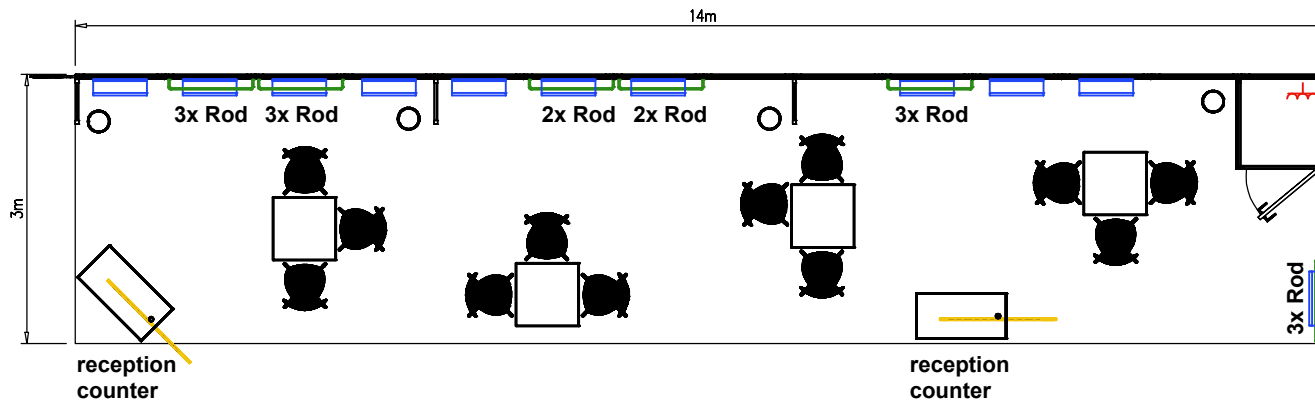

-  SPOT
-  ROD
-  POWER SUPPLY
-  FASCIA BOARD

**Leatherworld**  
**Le Bourget, Paris**  
 17.09.2018 - 20.09.2018  
**Raw Materials**  
**Standard Booth 42sqm (14x3m)**  
**Corner left Stand**  
 Scale 1:50

Exhibitors will be able to adjust the rods themselves every 15cm between 0.95m and 2.0m  
 Not binding !

Adding booth equipment to your booth layout is not considered as an order.  
 You have to order equipment on the Texworld exhibitor website.