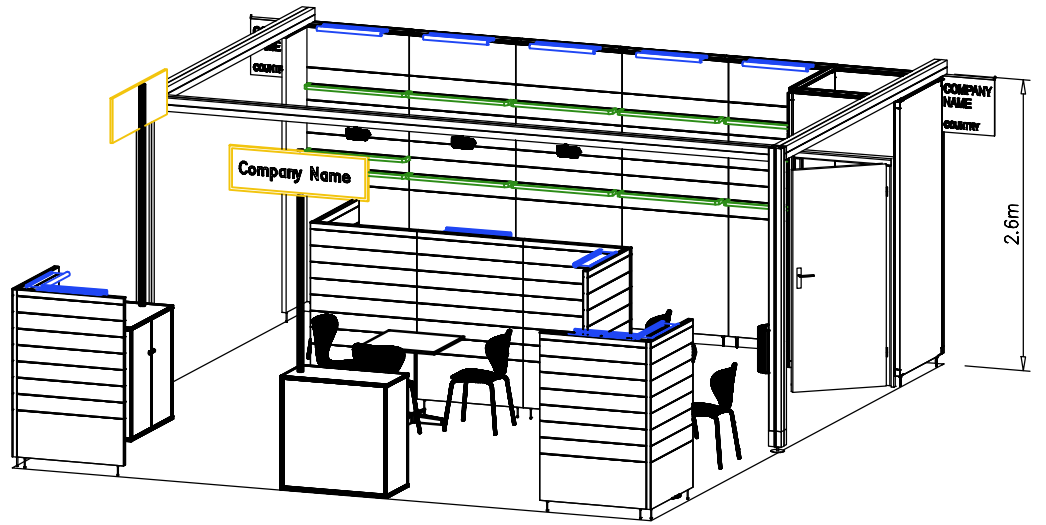

-  SPOT
-  ROD
-  POWER SUPPLY
-  FASCIA BOARD

Exhibitors will be able to adjust the rods themselves every 15cm between 0.95m and 2.0m  
Not binding !

**Leatherworld**  
**Le Bourget, Paris**  
 17.09.2018 - 20.09.2018  
**Raw Materials**  
**Standard Booth 42sqm (6x7m)**  
**Head Stand**  
 Scale 1:50

Adding booth equipment to your booth layout is not considered as an order.  
 You have to order equipment on the Texworld exhibitor website.