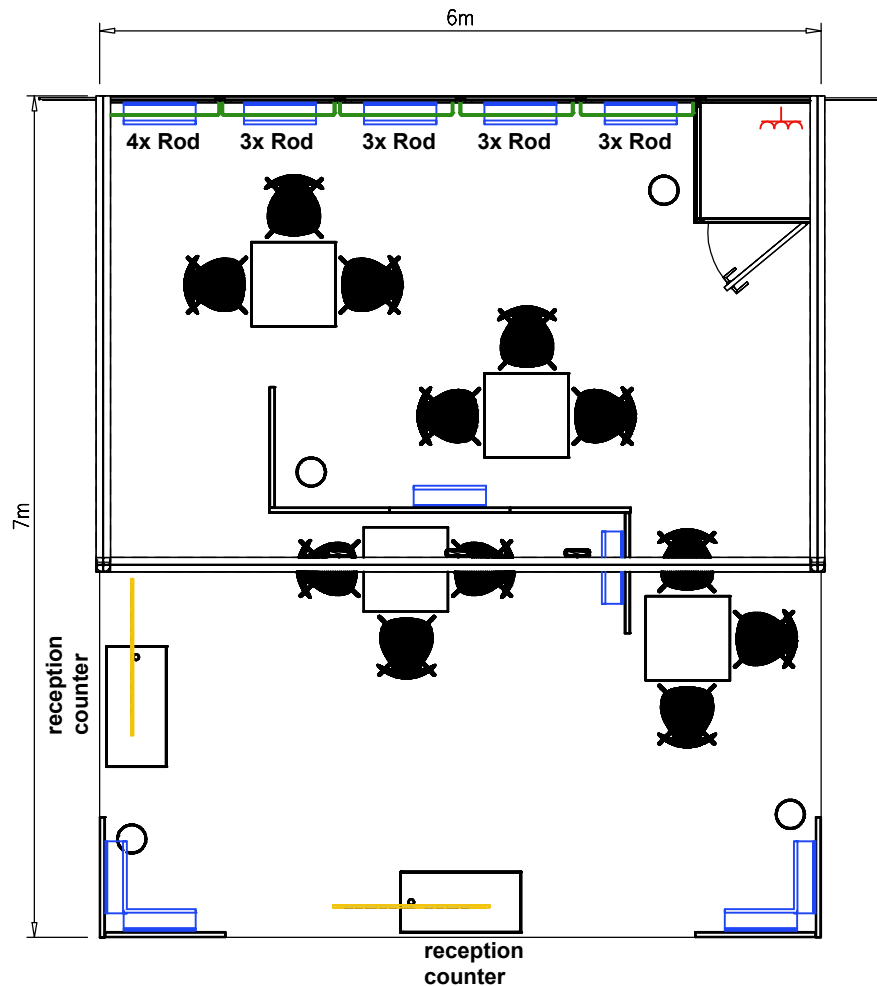

-  SPOT
-  ROD
-  POWER SUPPLY
-  FASCIA BOARD

Exhibitors will be able to adjust the rods themselves every 15cm between 0.95m and 2.0m  
Not binding !

**Leatherworld**  
**Le Bourget, Paris**  
 17.09.2018 - 20.09.2018  
**Raw Materials**  
**Standard Booth 42sqm (6x7m)**  
**Head Stand**  
 Scale 1:50

Adding booth equipment to your booth layout is not considered as an order.  
 You have to order equipment on the Texworld exhibitor website.